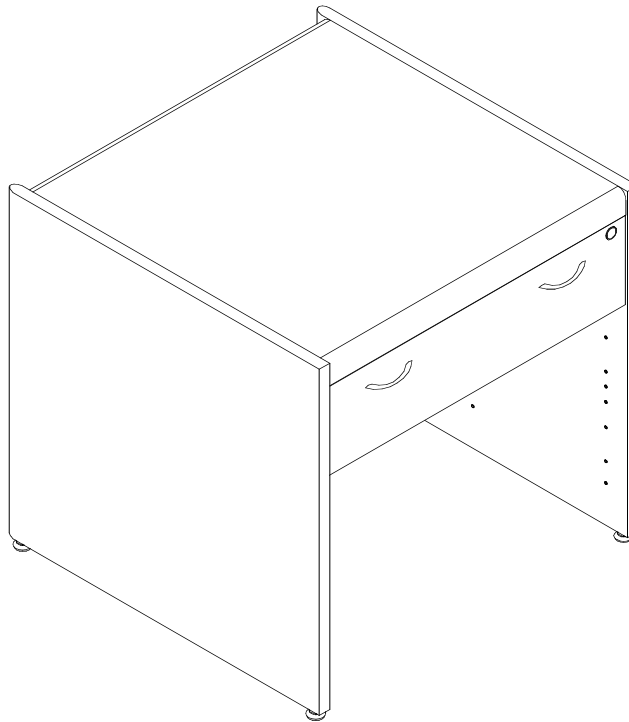

Web:
www.eurobib.com

Telefax
Fax

Direct 046 - 30 73 25
Projects +46 46 32 05 29

ASSEMBLY INSTRUCTION
Softline/Scania
AV-storage drawer

MONTERINGSANVISNING
Lecture Softline
AV-låda

First check the contents to make sure that nothing is missing. Sort out the screws and fittings as shown. Assemble your furniture step by step, as shown in the illustrations.